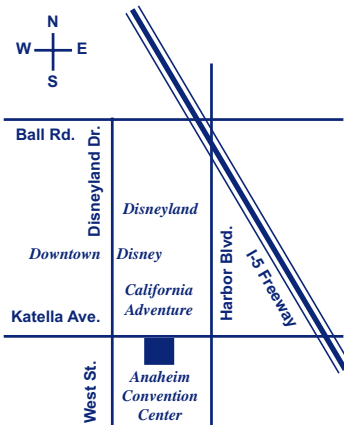

Please return this ticket application to your favorite Big West school's ticket office or send to:

Big West Basketball Tournament
Anaheim Convention Center Box Office
800 West Katella Ave.
Anaheim, CA 92802

For ticket information and phone orders, call
(714) 765-8980; Monday - Friday 10am-5pm
Tournament details available at:
www.bigwest.org

Area Map/Directions

Directions to Convention Center

From the north: Take Interstate 5 South and exit Harbor Blvd. Turn right off the freeway. Head to Katella Ave and turn right. Disneyland will be on the right and the Convention Center will be on the left. Follow signs and turn left into parking structure. **From the south:** Take I-5 North and exit Katella Ave. Turn left off the freeway. Follow Katella past Harbor Blvd. and make a left into the Convention Center. **Carpools**