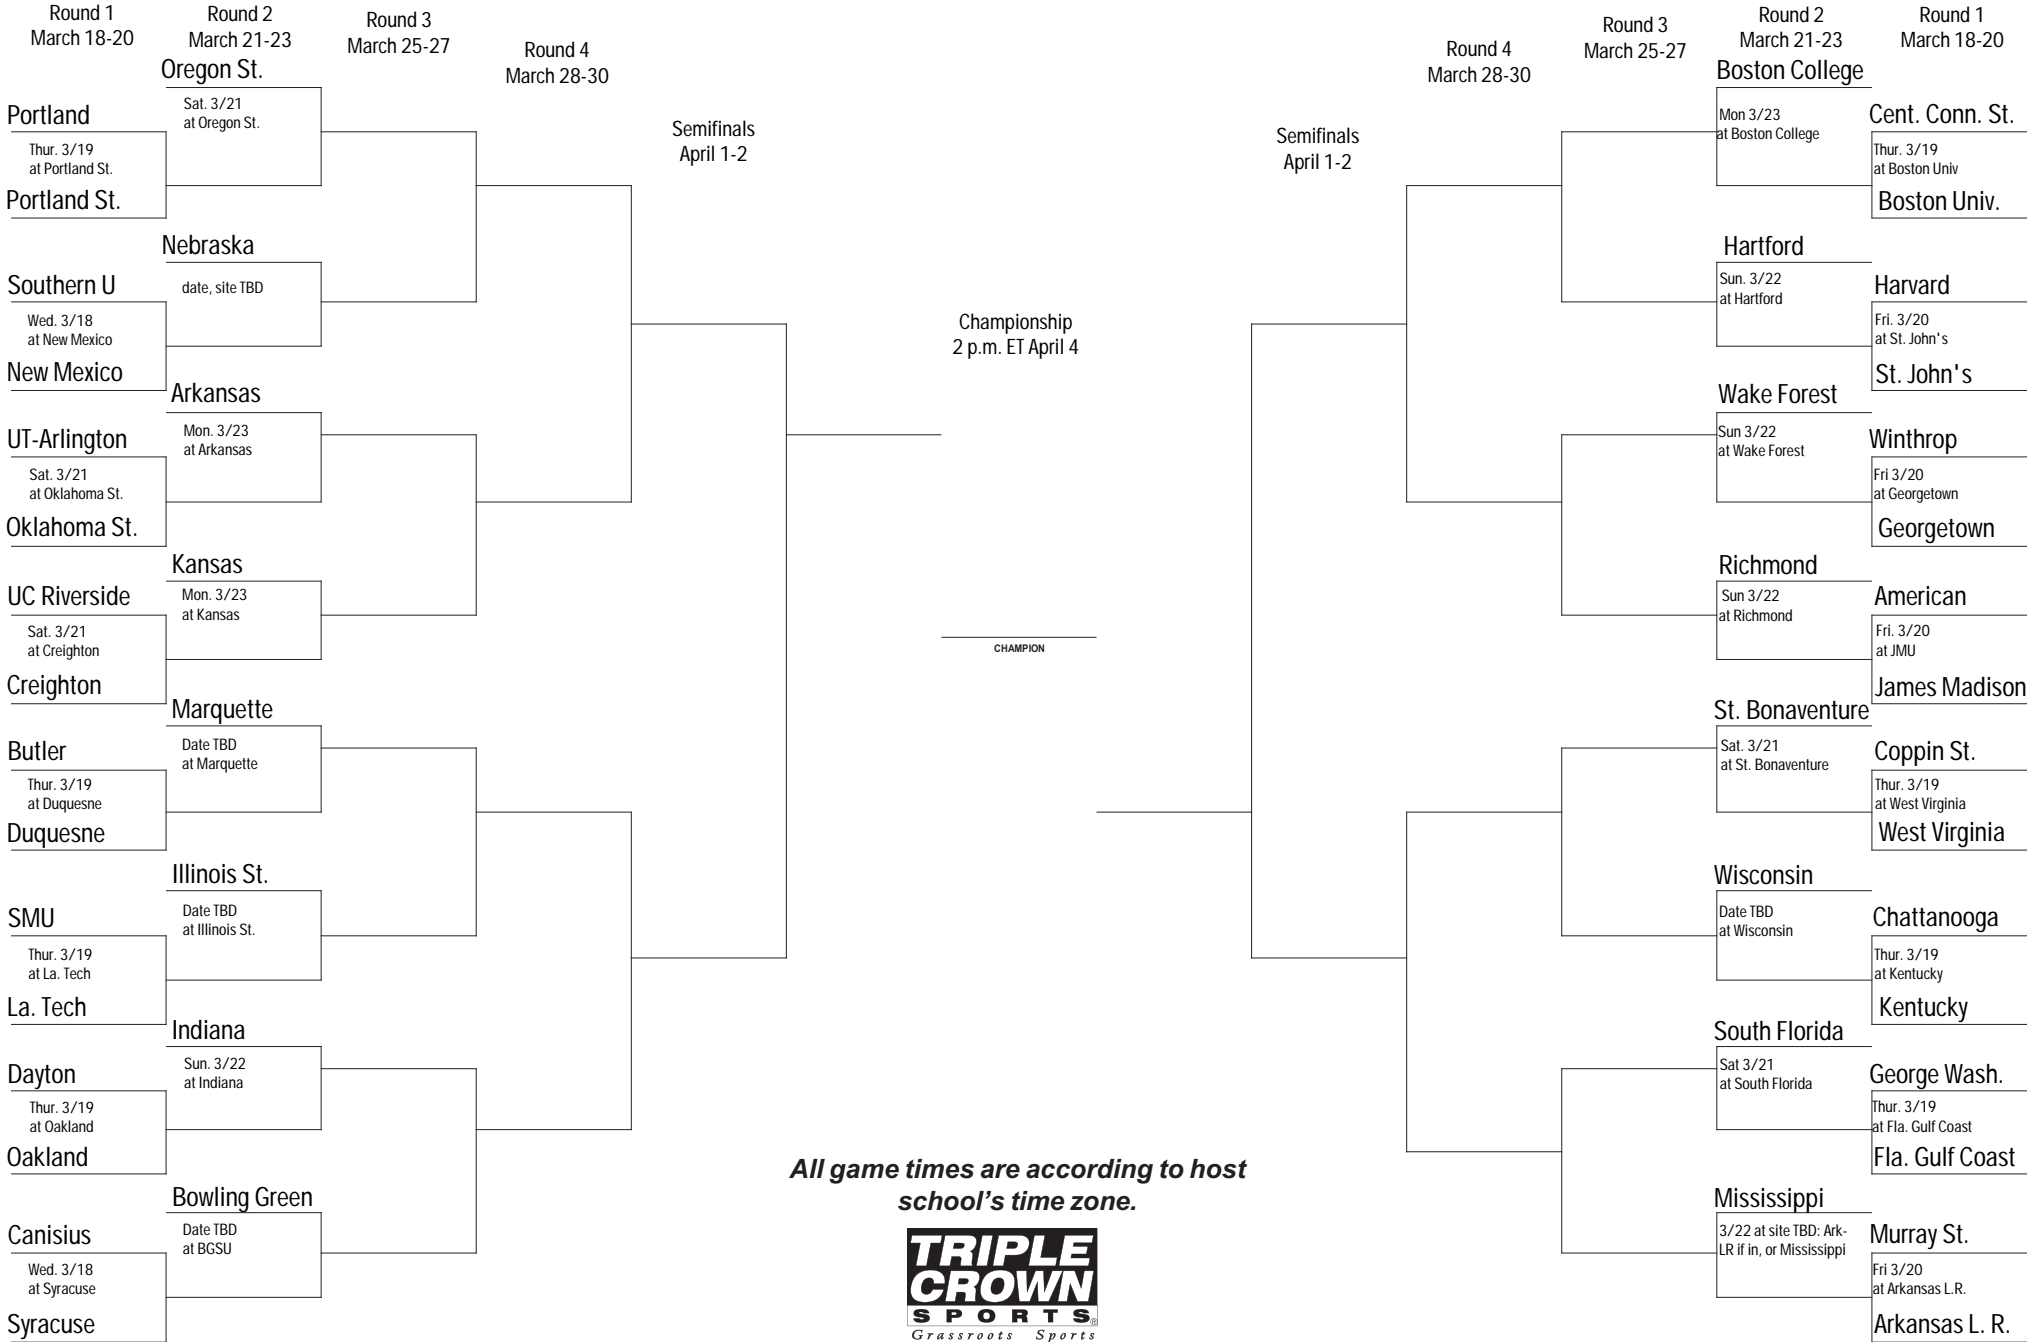

2009 Postseason Women's National Invitation Tournament

All game times are according to host school's time zone.